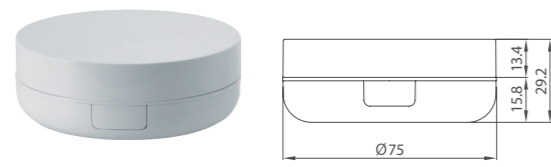

Cream Jar
Wax 60, 70ml
ILLU11005, 6

Cream Jar
Wax 90ml
ILLU11007

CREAM

COMPACT

AIR Compact
S-type 12g,15g
ILLU14001, 14005

AIR Compact
R-type 12g,15g
ILLU14002, 14006

AIR Compact
D-type 12g,15g
ILLU14003, 14007

Compact
3in1 0.8/11ml * 2 /11ml
ILLU140011

Compact inner bottle
Free-AL, Free Ring 12g
ILLU14201,14203

Compact inner bottle
Free-AL, Free Ring 15g
ILLU14202,14204

Compact inner bottle
Free-AL 15g
ILLU14205