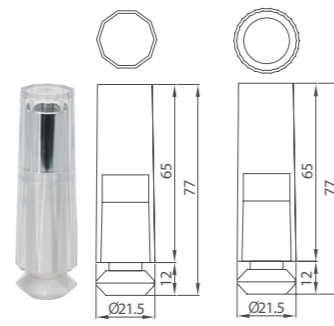

SHADOWS

LIPGLOSS/LIPSTICK

Lipgloss
3.5ml
ILLU12001

Lipgloss
5ml
ILLU12002,03

Lipgloss
5ml
ILLU12004

Lipgloss
Double Injection 6ml
ILLU12011

Lipgloss
Double Injection S2 Type 3ml
ILLU12012

Lipgloss
Double Injection S3 Type 3ml
ILLU12013