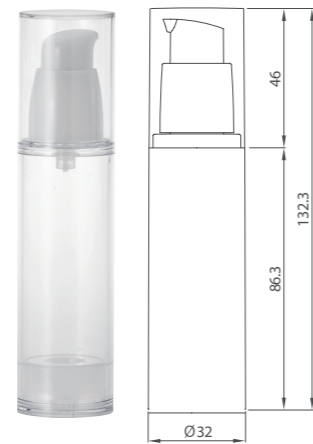

 **ILLUPACK**
www.illupack.com

PUMP

Airless pump module
R-type
ILLU19001

D/P
Common use

Airless pump module
S-type
ILLU19002

D/P
Common use

Airless bottle
Single type 30ml
ILLU15001

Airless bottle
Single type 40ml
ILLU15002

Airless bottle
Single type 50ml
ILLU15003

Airless bottle
Inner bottle type 40ml
ILLU15009

Airless bottle
Jumbo type 50ml
ILLU15004

Airless bottle
Jumbo type 100ml
ILLU15005

Cream Jar
Double containe 50ml
ILLU11001

Cream Jar
Double containe 50ml
ILLU110014

Cream Jar
Double injection 100ml
ILLU11002

Cream Jar
Double injection 200ml
ILLU11004

Cream Jar
Double injection 50m
ILLU11008

Cream Jar
Double containe 150ml
ILLU11003