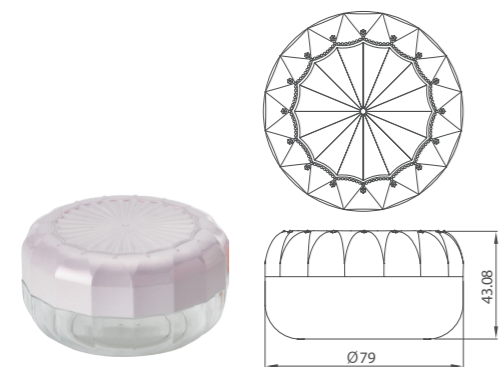

Powder
50ml
ILLU18001