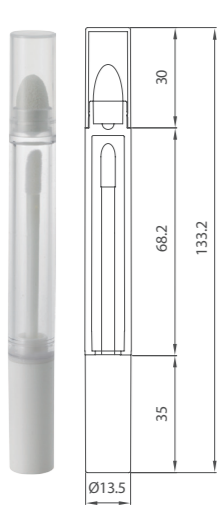

Shadows
ILLU17001
R-type
3ml

Shadows
ILLU17002
R-type
3ml

Shadows
ILLU17008
R-type
5ml

Shadows
ILLU17004
R-type
5ml

Shadows
ILLU17003
R-type
5ml

Shadows
ILLU17007
R-type
5ml

Shadows
ILLU17005
Ellipse
3ml

Shadows
ILLU17006
3 hole palette
3ml * 3

SHADOWS

LIPGLOSS/LIPSTICK

Lipgloss
3.5ml
ILLU12001

Lipgloss
5ml
ILLU12002,03

Lipgloss
5ml
ILLU12004

Lipgloss
Double Injection 6ml
ILLU12011

Lipgloss
Double Injection S2 Type 3ml
ILLU12012

Lipgloss
Double Injection S3 Type 3ml
ILLU12013