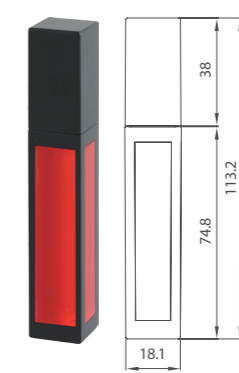

SHADOWS

LIPGLOSS/LIPSTICK

Lipgloss
3.5ml
ILLU12001

Lipgloss
5ml
ILLU12002,03

Lipgloss
5ml
ILLU12004

Lipgloss
Double Injection 6ml
ILLU12011

Lipgloss
Double Injection S2 Type 3ml
ILLU12012

Lipgloss
Double Injection S3 Type 3ml
ILLU12013