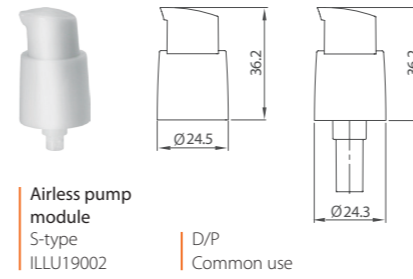

Airless pump module
S-type
ILLU19002

D/P
Common use