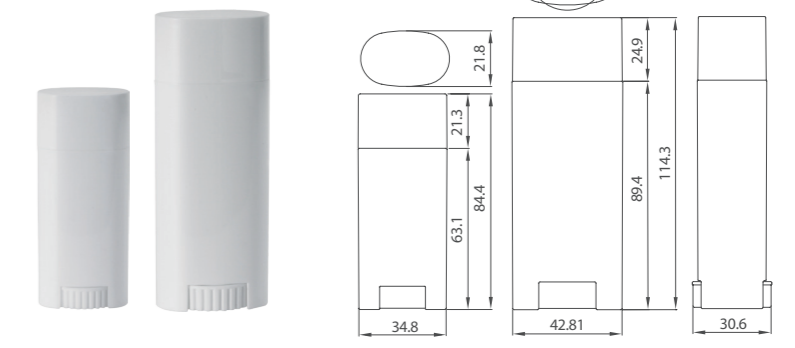

SUN STICK

Sun stick
15ml, 35ml
ILLU12005,6