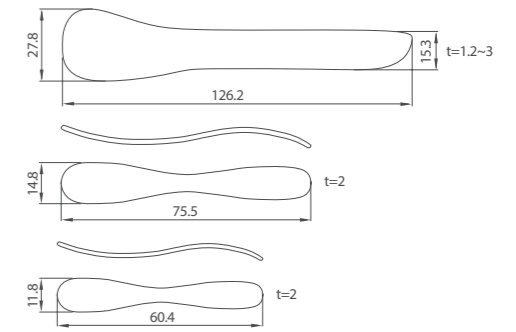

Lipstick
5ml
ILLU12007, 12009

Lipstick
5ml
ILLU12008, 12010

SUN STICK

Sun stick
15ml, 35ml
ILLU12005,6

Over cap
DP-skin
ILLU16001

Over cap
DP-cream
ILLU16002

Over cap
DDA-skin
ILLU16005

Over cap
DSA-skin
ILLU16003

Over cap
DRA-skin
ILLU16004

Spatula
FREE
ILLU13001, 02, 03

CAP/SPATULA

OTHER

Compact
MISSHA 20g
ILLU14010

Compact
AEKYUNG 12g
ILLU14004

Swing Styler
5.5*2 / 4.5*2
ILLU20004

Camo Cream
15g
ILLU20005