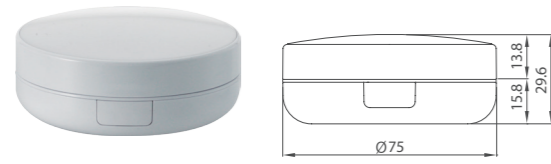

Cream Jar
Double containe 50ml
ILLU110014

Cream Jar
Double injection 100ml
ILLU11002

Cream Jar
Double injection 200ml
ILLU11004

Cream Jar
Double injection 50m
ILLU11008

Cream Jar
Double containe 150ml
ILLU11003

Cream Jar
Wax 60, 70ml
ILLU11005, 6

Cream Jar
Wax 90ml
ILLU11007

CREAM

COMPACT

AIR Compact
S-type 12g,15g
ILLU14001, 14005

AIR Compact
R-type 12g,15g
ILLU14002, 14006

AIR Compact
D-type 12g,15g
ILLU14003, 14007

Compact
3in1 0.8/11ml * 2 /11ml
ILLU140011

Compact inner bottle
Free-AL, Free Ring 12g
ILLU14201,14203

Compact inner bottle
Free-AL, Free Ring 15g
ILLU14202,14204

Compact inner bottle
Free-AL 15g
ILLU14205