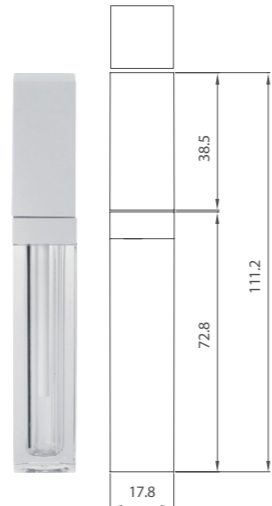

SHADOWS

LIPGLOSS/LIPSTICK

Lipgloss
3.5ml
ILLU12001

Lipgloss
5ml
ILLU12002,03

Lipgloss
5ml
ILLU12004

Lipgloss
Double Injection 6ml
ILLU12011

Lipgloss
Double Injection S2 Type 3ml
ILLU12012

Lipgloss
Double Injection S3 Type 3ml
ILLU12013

Lipstick
5ml
ILLU12007, 12009

Lipstick
5ml
ILLU12008, 12010

SUN STICK

Sun stick
15ml, 35ml
ILLU12005,6

Over cap
DP-skin
ILLU16001

Over cap
DP-cream
ILLU16002

Over cap
DDA-skin
ILLU16005

Over cap
DSA-skin
ILLU16003