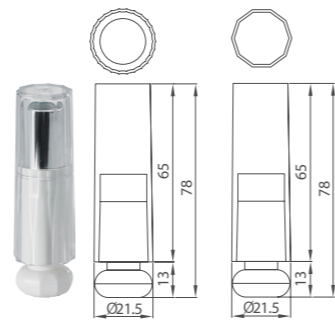

Lipstick
5ml
ILLU12008, 12010