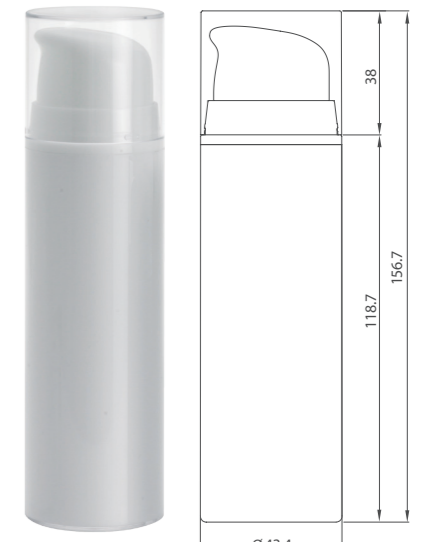

 **ILLUPACK**
www.illupack.com

PUMP

Airless pump module
R-type
ILLU19001

D/P
Common use

Airless pump module
S-type
ILLU19002

D/P
Common use

Airless bottle
Single type 30ml
ILLU15001

Airless bottle
Single type 40ml
ILLU15002

Airless bottle
Single type 50ml
ILLU15003

Airless bottle
Inner bottle type 40ml
ILLU15009

Airless bottle
Jumbo type 50ml
ILLU15004

Airless bottle
Jumbo type 100ml
ILLU15005

Cream Jar
Double containe 50ml
ILLU11001

Cream Jar
Double containe 50ml
ILLU110014

Cream Jar
Double injection 100ml
ILLU11002

Cream Jar
Double injection 200ml
ILLU11004

Cream Jar
Double injection 50m
ILLU11008

Cream Jar
Double containe 150ml
ILLU11003