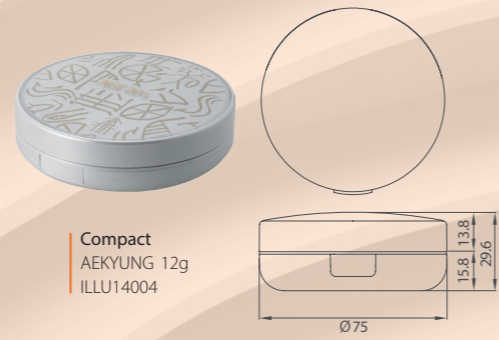

Over cap
DRA-skin
ILLU16004

Spatula
FREE
ILLU13001, 02, 03

CAP/SPATULA

OTHER

Compact
MISSHA 20g
ILLU14010

Compact
AEKYUNG 12g
ILLU14004

Swing Styler
5.5*2 / 4.5*2
ILLU20004

Camo Cream
15g
ILLU20005