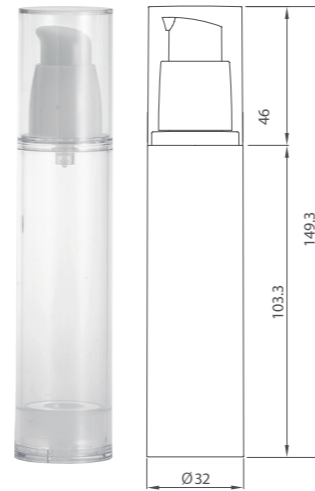

Airless bottle
Single type 50ml
ILLU15003

Airless bottle
Inner bottle type 40ml
ILLU15009

Airless bottle
Jumbo type 50ml
ILLU15004

Airless bottle
Jumbo type 100ml
ILLU15005

Cream Jar
Double containe 50ml
ILLU11001

Cream Jar
Double containe 50ml
ILLU110014

Cream Jar
Double injection 100ml
ILLU11002

Cream Jar
Double injection 200ml
ILLU11004

Cream Jar
Double injection 50m
ILLU11008

Cream Jar
Double containe 150ml
ILLU11003