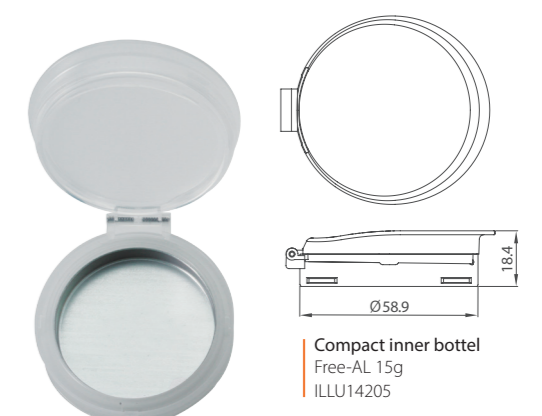

Cream Jar
Double containe 50ml
ILLU110014

Cream Jar
Double injection 100ml
ILLU11002

Cream Jar
Double injection 200ml
ILLU11004

Cream Jar
Double injection 50m
ILLU11008

Cream Jar
Double containe 150ml
ILLU11003

Cream Jar
Wax 60, 70ml
ILLU11005, 6

Cream Jar
Wax 90ml
ILLU11007

CREAM

COMPACT

AIR Compact
S-type 12g,15g
ILLU14001, 14005

AIR Compact
R-type 12g,15g
ILLU14002, 14006

AIR Compact
D-type 12g,15g
ILLU14003, 14007

Compact
3in1 0.8/11ml * 2 /11ml
ILLU140011

Compact inner bottle
Free-AL, Free Ring 12g
ILLU14201,14203

Compact inner bottle
Free-AL, Free Ring 15g
ILLU14202,14204

Compact inner bottle
Free-AL 15g
ILLU14205