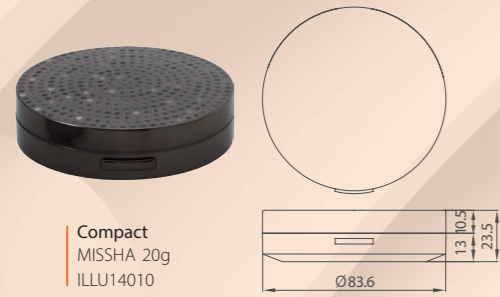

Over cap
DRA-skin
ILLU16004

Spatula
FREE
ILLU13001, 02, 03

CAP/SPATULA

OTHER

Compact
MISSHA 20g
ILLU14010

Compact
AEKYUNG 12g
ILLU14004

Swing Styler
5.5*2 / 4.5*2
ILLU20004

Camo Cream
15g
ILLU20005