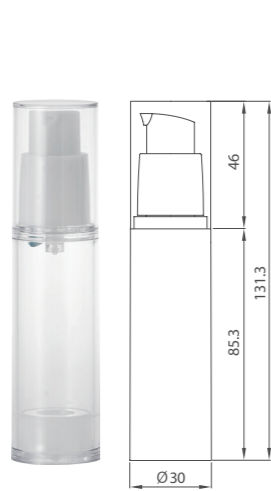

Airless pump module
R-type
ILLU19001

D/P
Common use

Airless bottle
Single type 30ml
ILLU15001